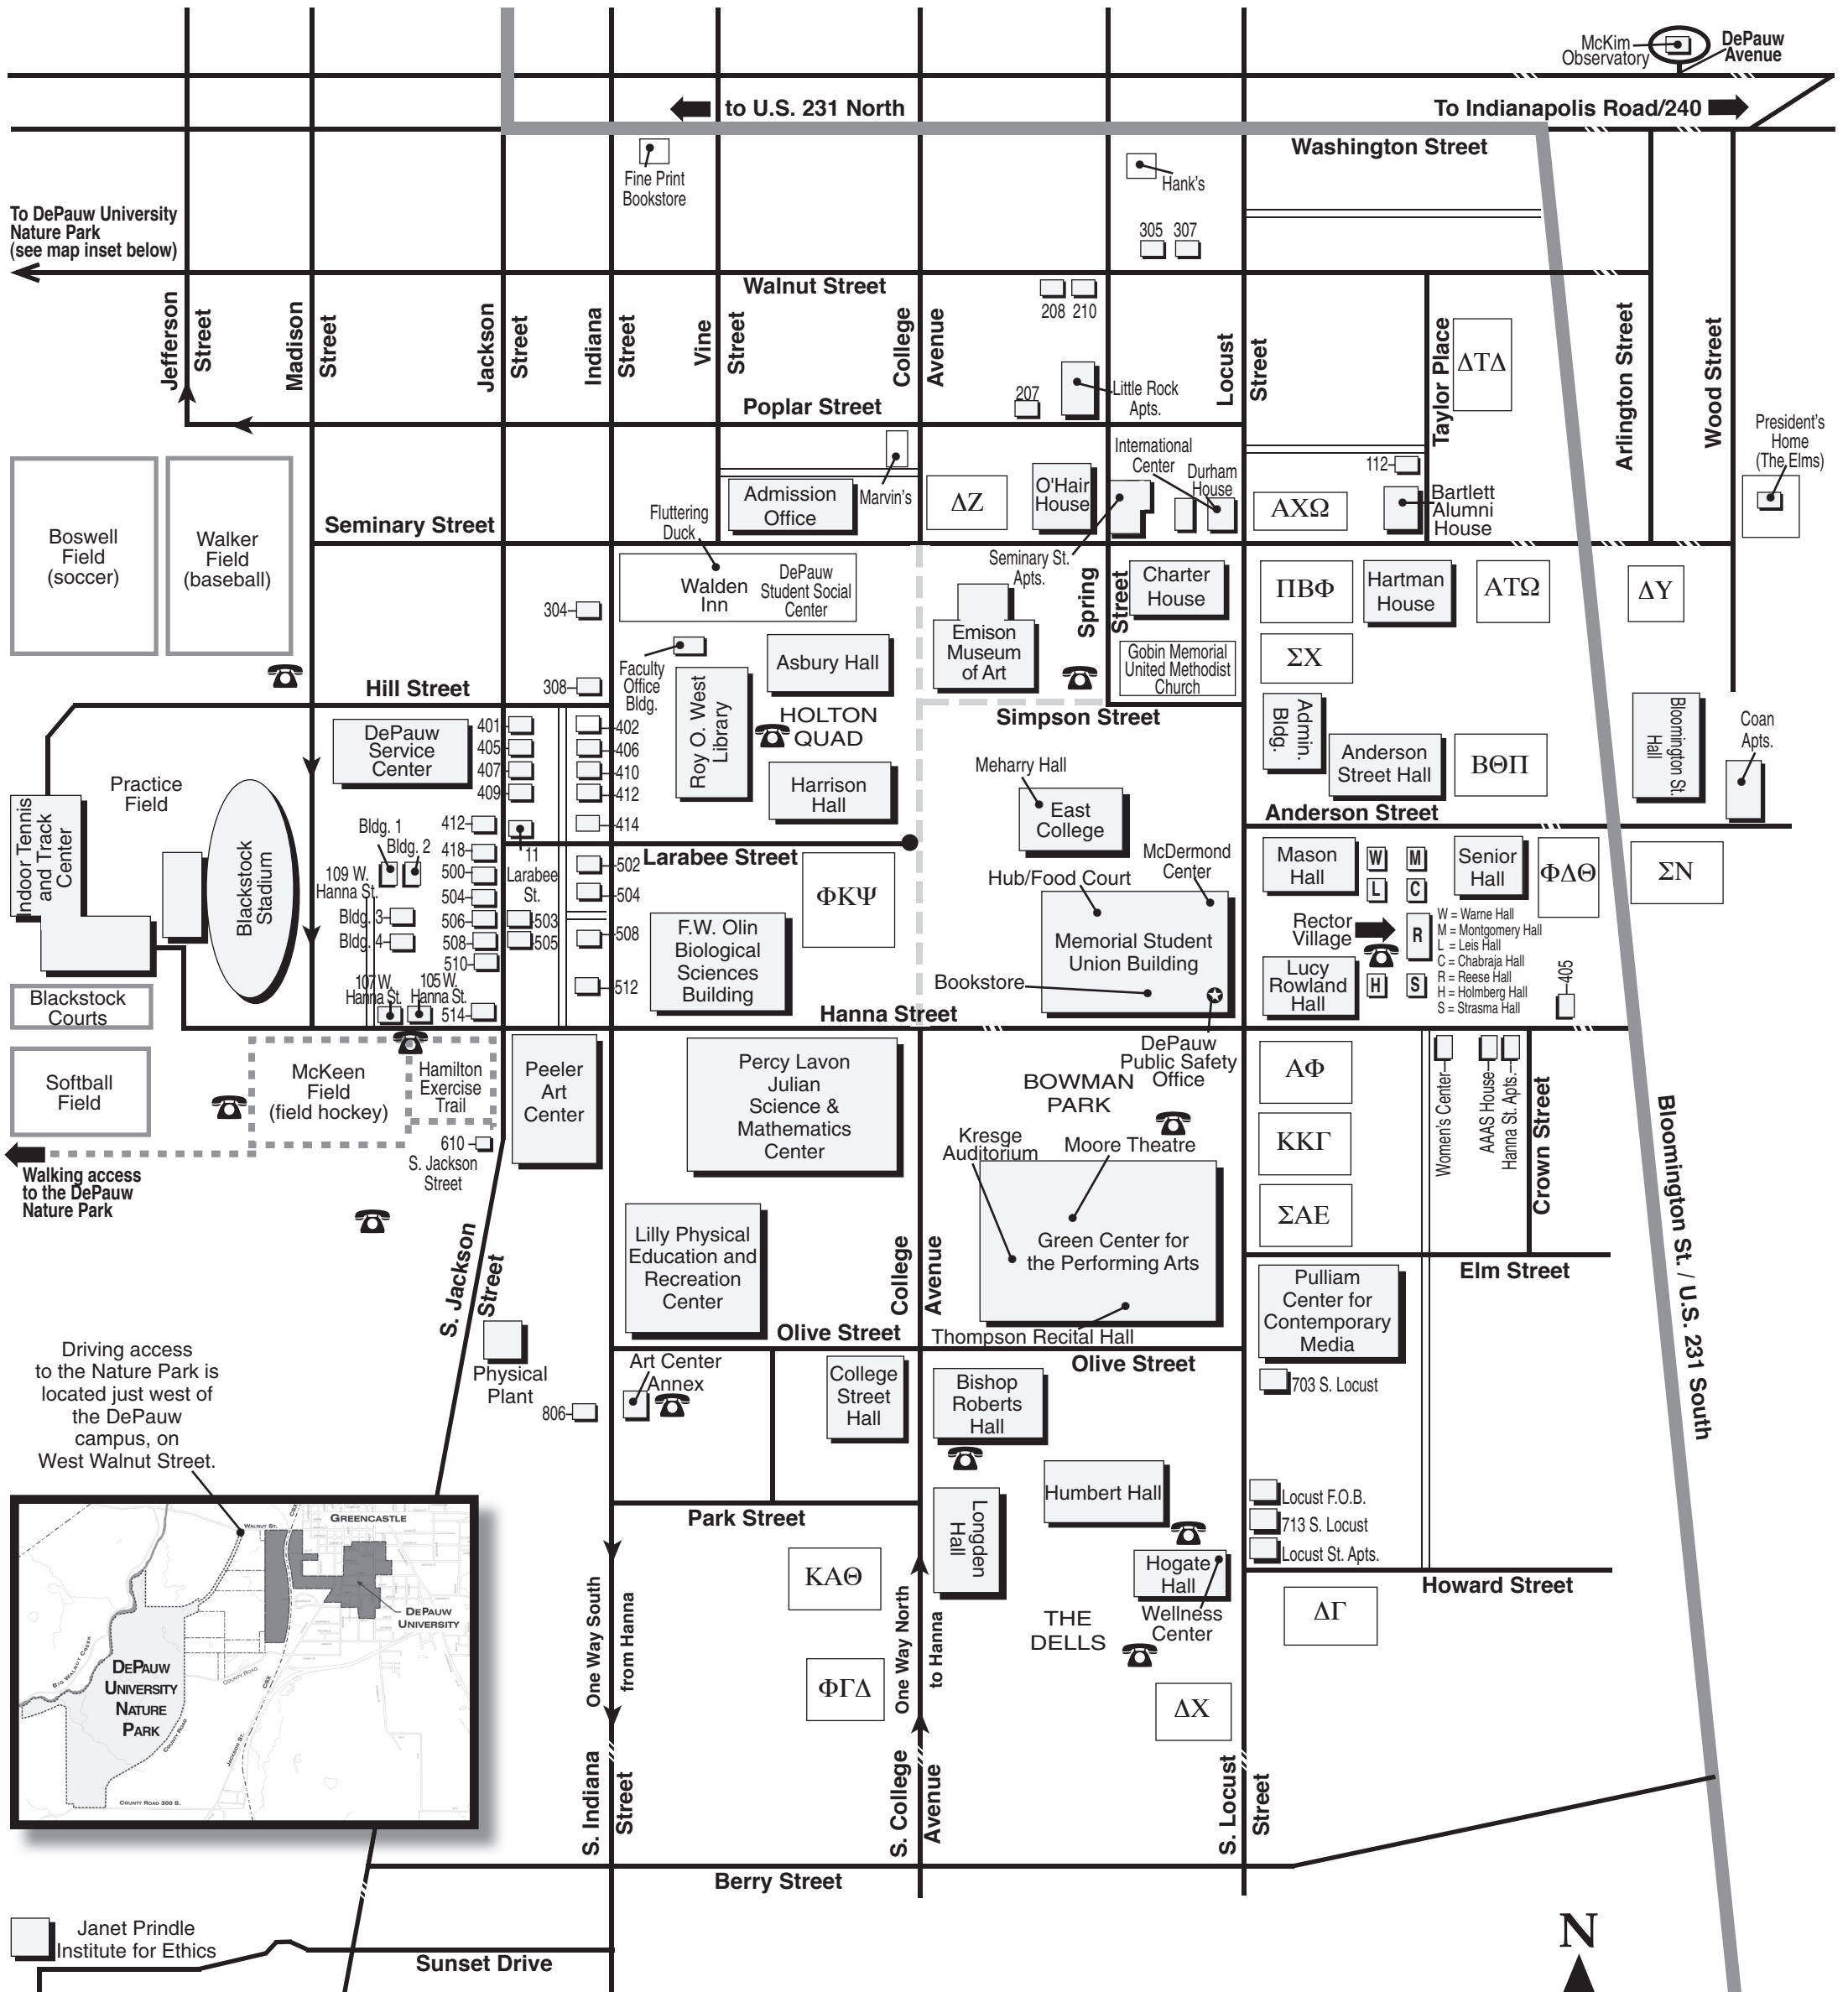

DEPAUW UNIVERSITY | CAMPUS MAP

☎ = Emergency phone box

(not to scale)

—— = street appears shorter than actual distance