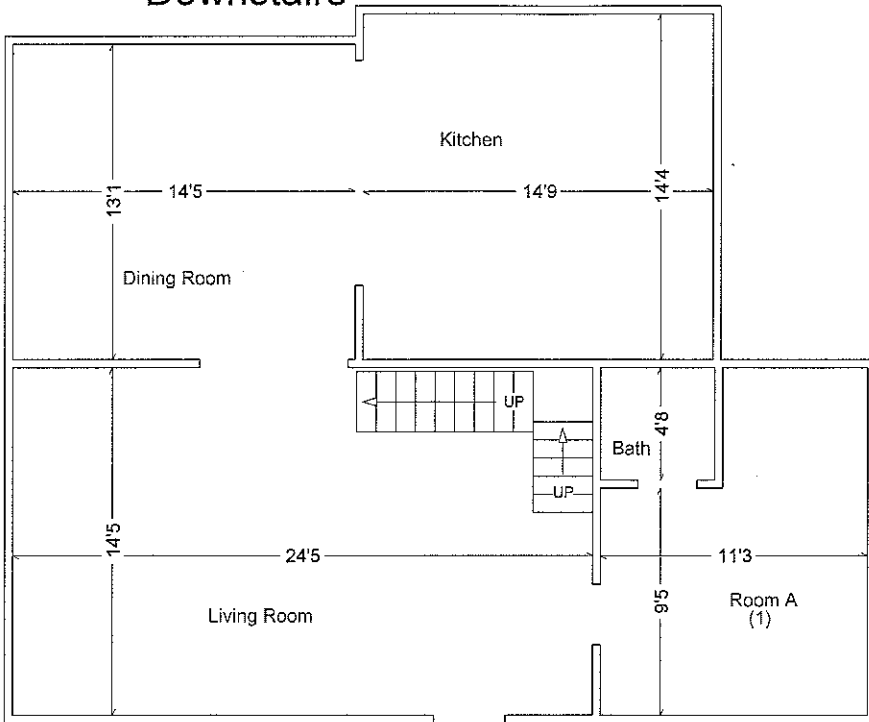

514 S.Jackson

Downstairs

LIVING AREA
977 sq ft

Upstairs

LIVING AREA
588 sq ft