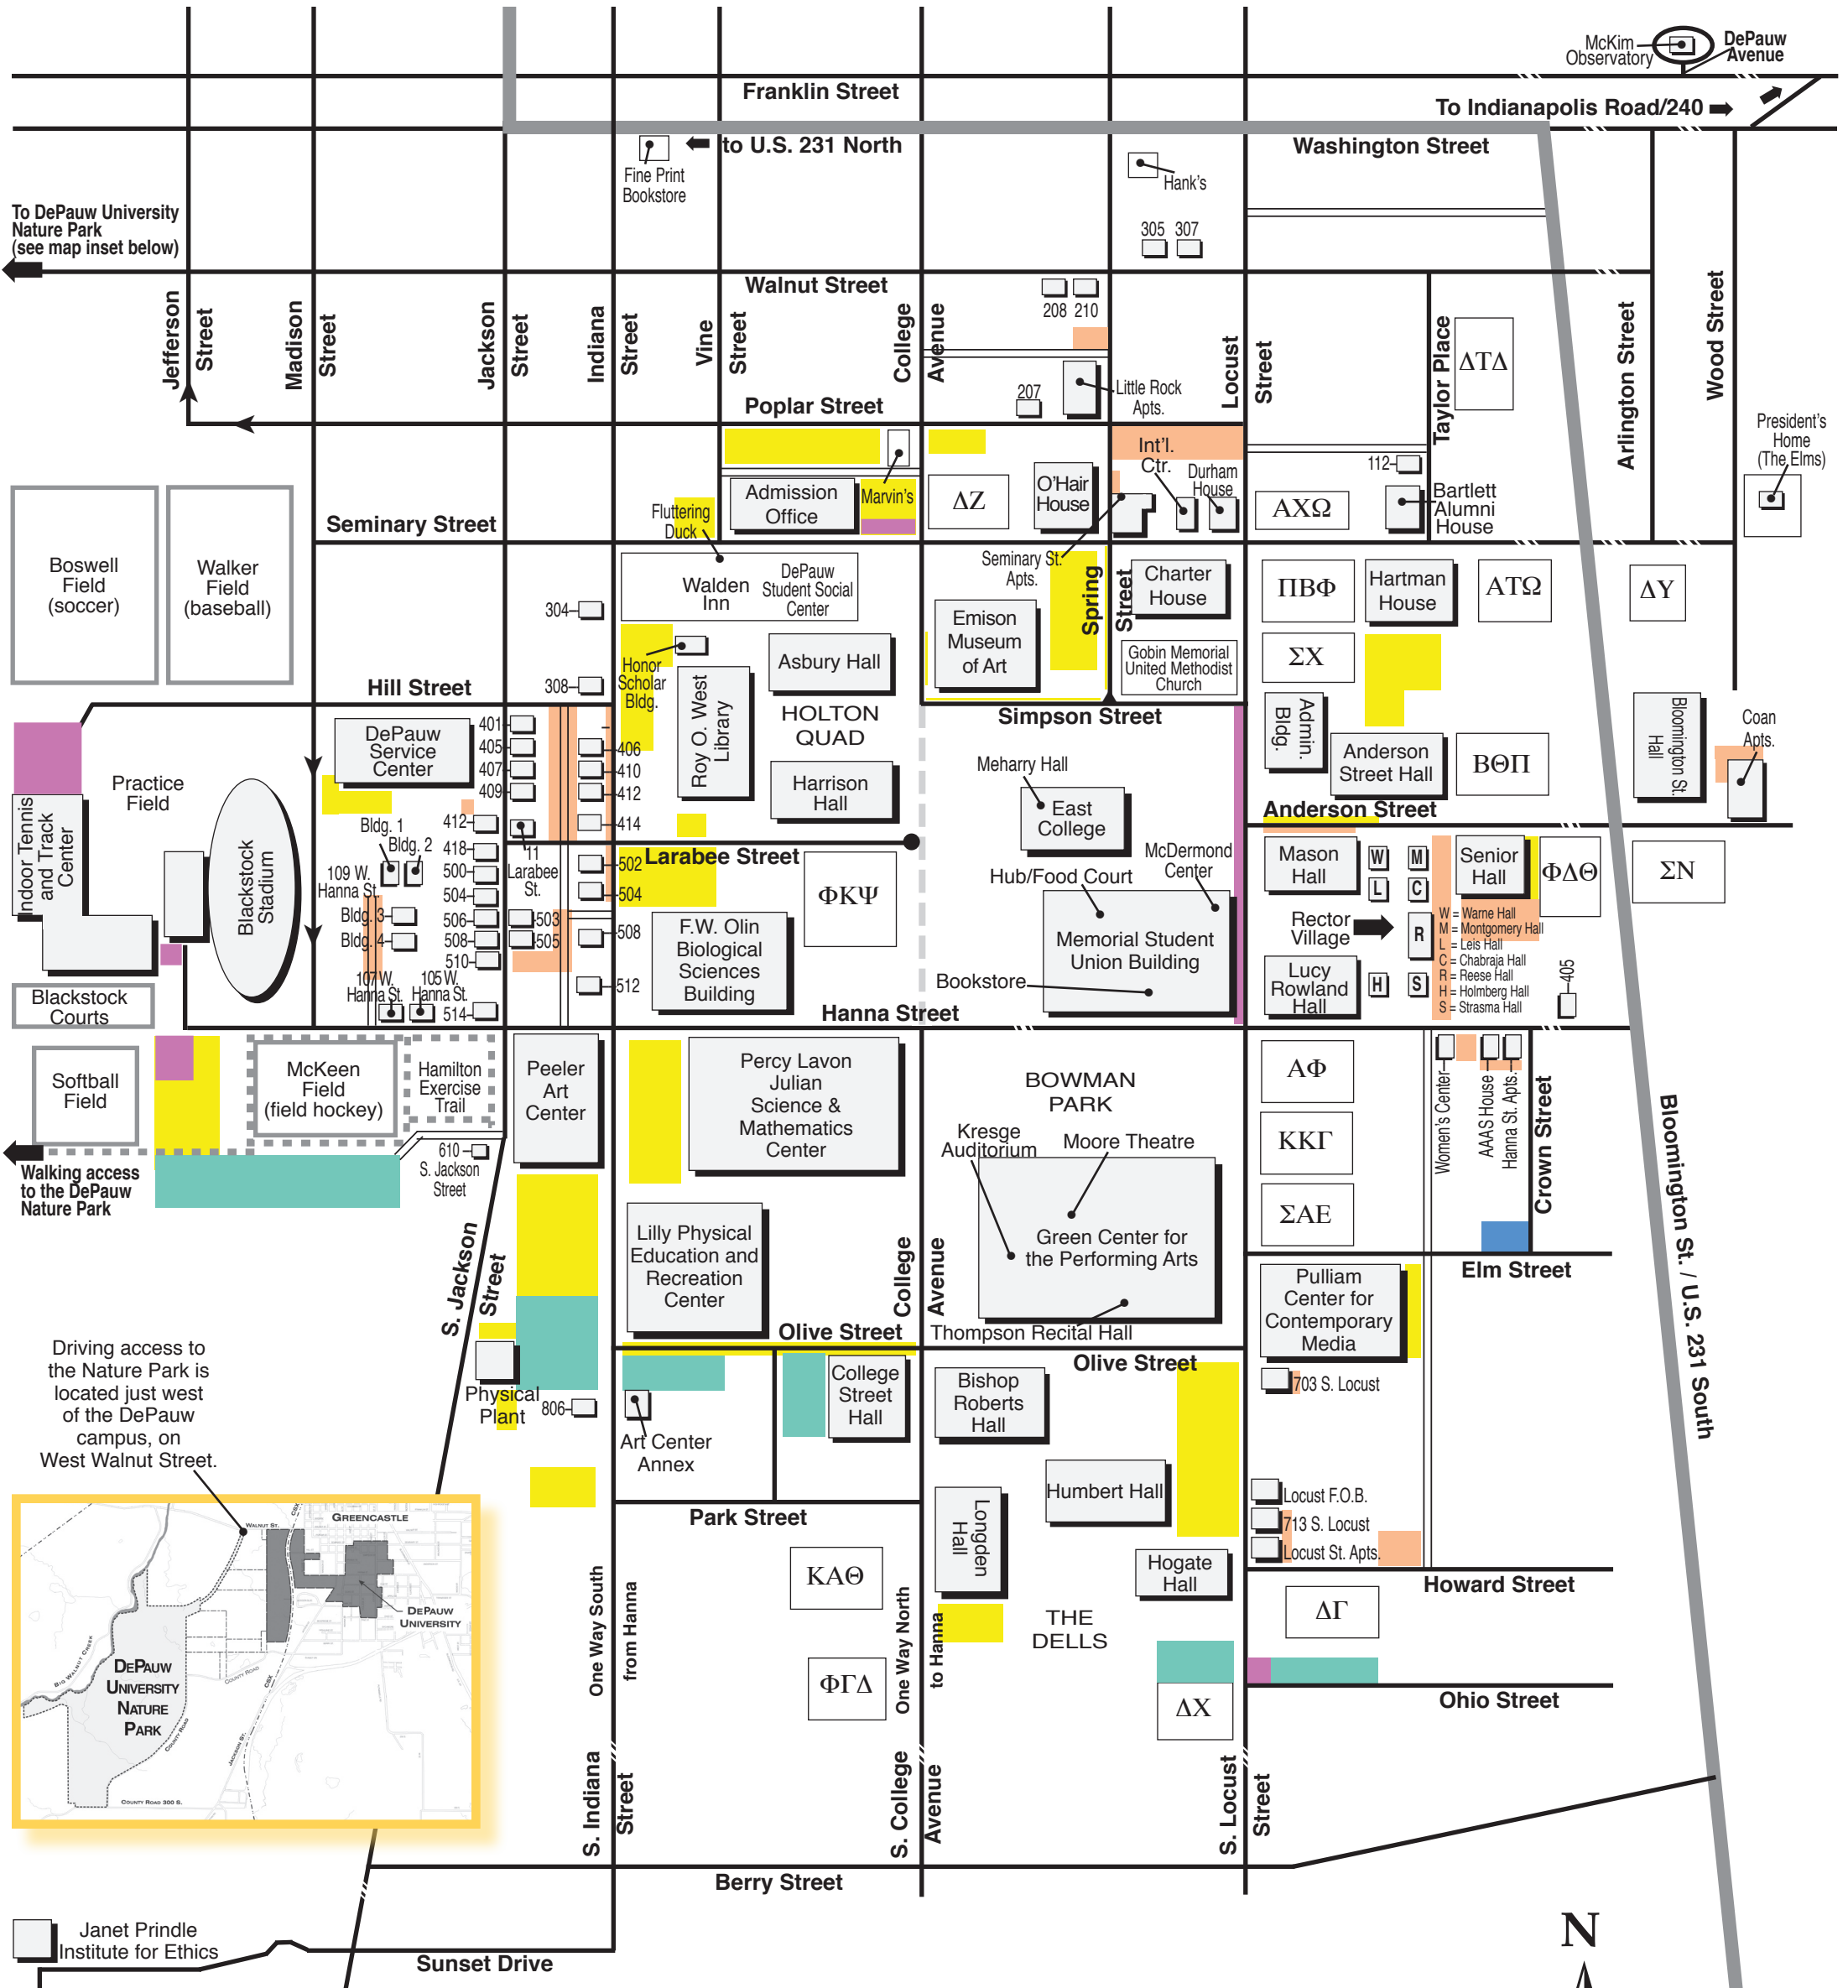

# DEPAUW UNIVERSITY | CAMPUS MAP

### KEY TO PARKING AREAS

- = Upperclass parking lot
- = Faculty/Staff and visitor parking
- = Residence halls parking
- = All-student parking
- = Visitor parking

(not to scale)

— = street appears shorter than actual distance