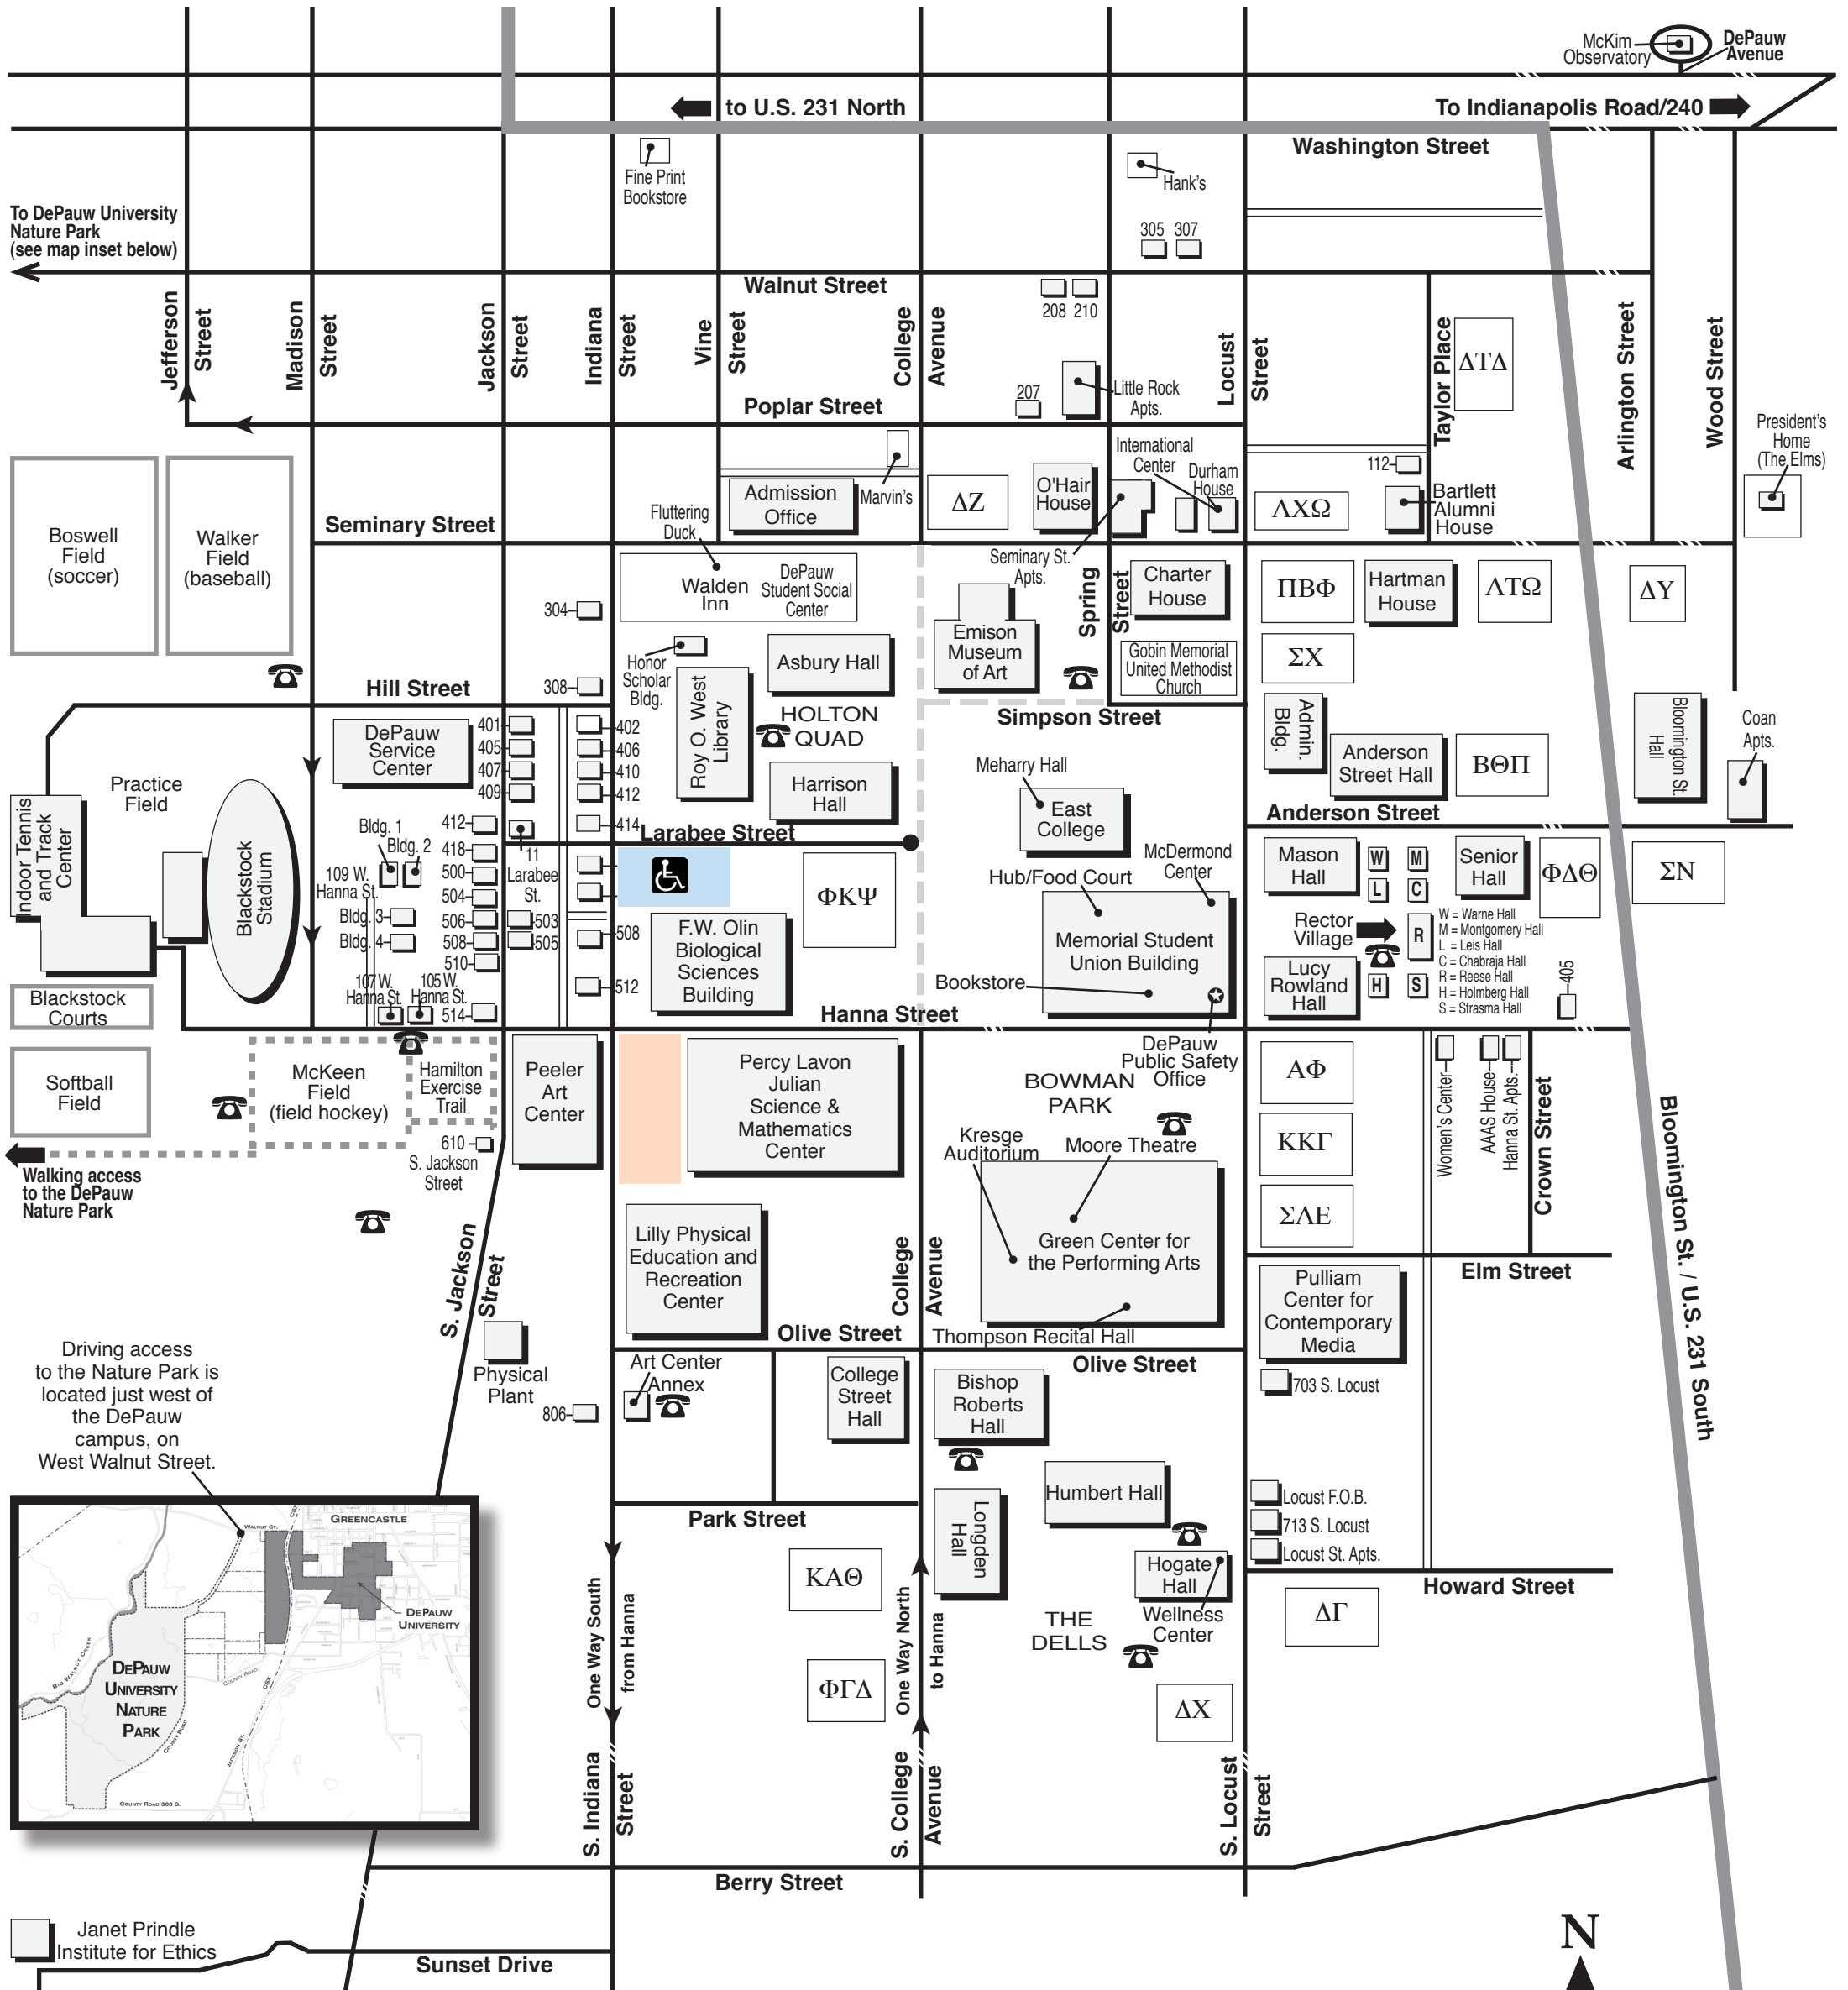

**KEY TO SPECIAL PARKING ON 10-10-08**

- HANDICAP PARKING
- TRUSTEE and DELEGATE PARKING (Permit Required)

Janet Prindle Institute for Ethics

= Emergency phone box

(not to scale)

= street appears shorter than actual distance