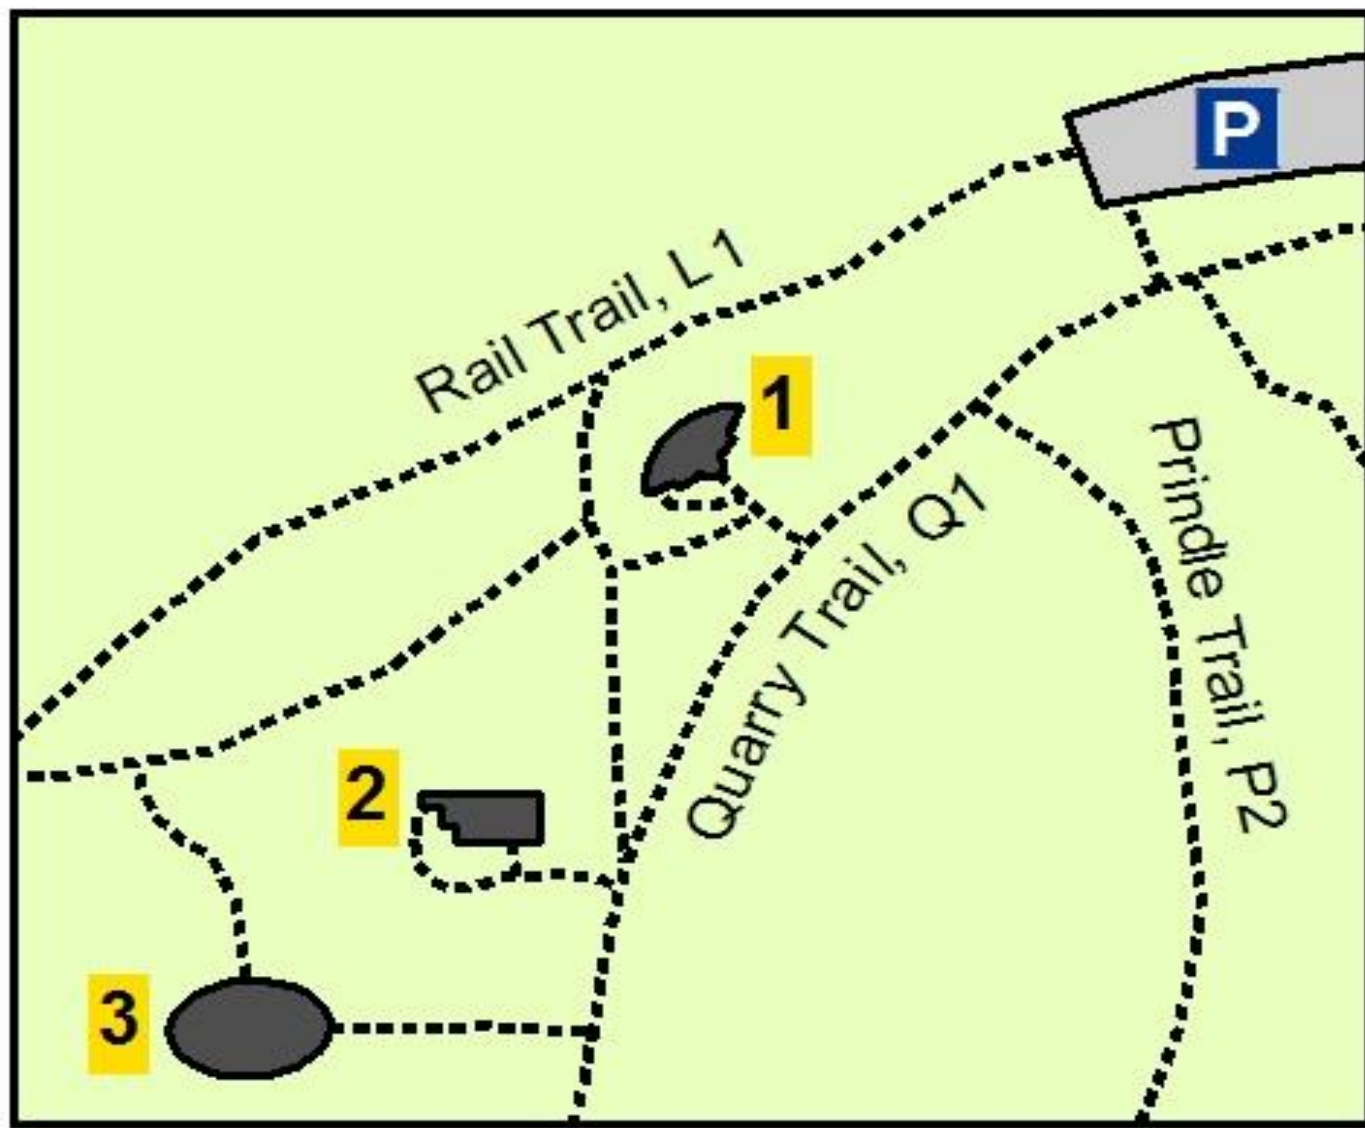

# DePauw Nature Park Trail Guide

## Activities Area Enlargement

## Nature Park Buildings

- 1 Welcome and Activities Center 
- 2 Manning Environmental Field Station
- 3 Amphitheater
- 4 Janet Prindle Institute for Ethics
- 5 Bartlett Reflection Center

## Athletics Campus

- A Blackstock Stadium
- B Reavis Stadium
- C Softball Field
- D Blackstock Courts / Tennis
- E Indoor Tennis and Track Center