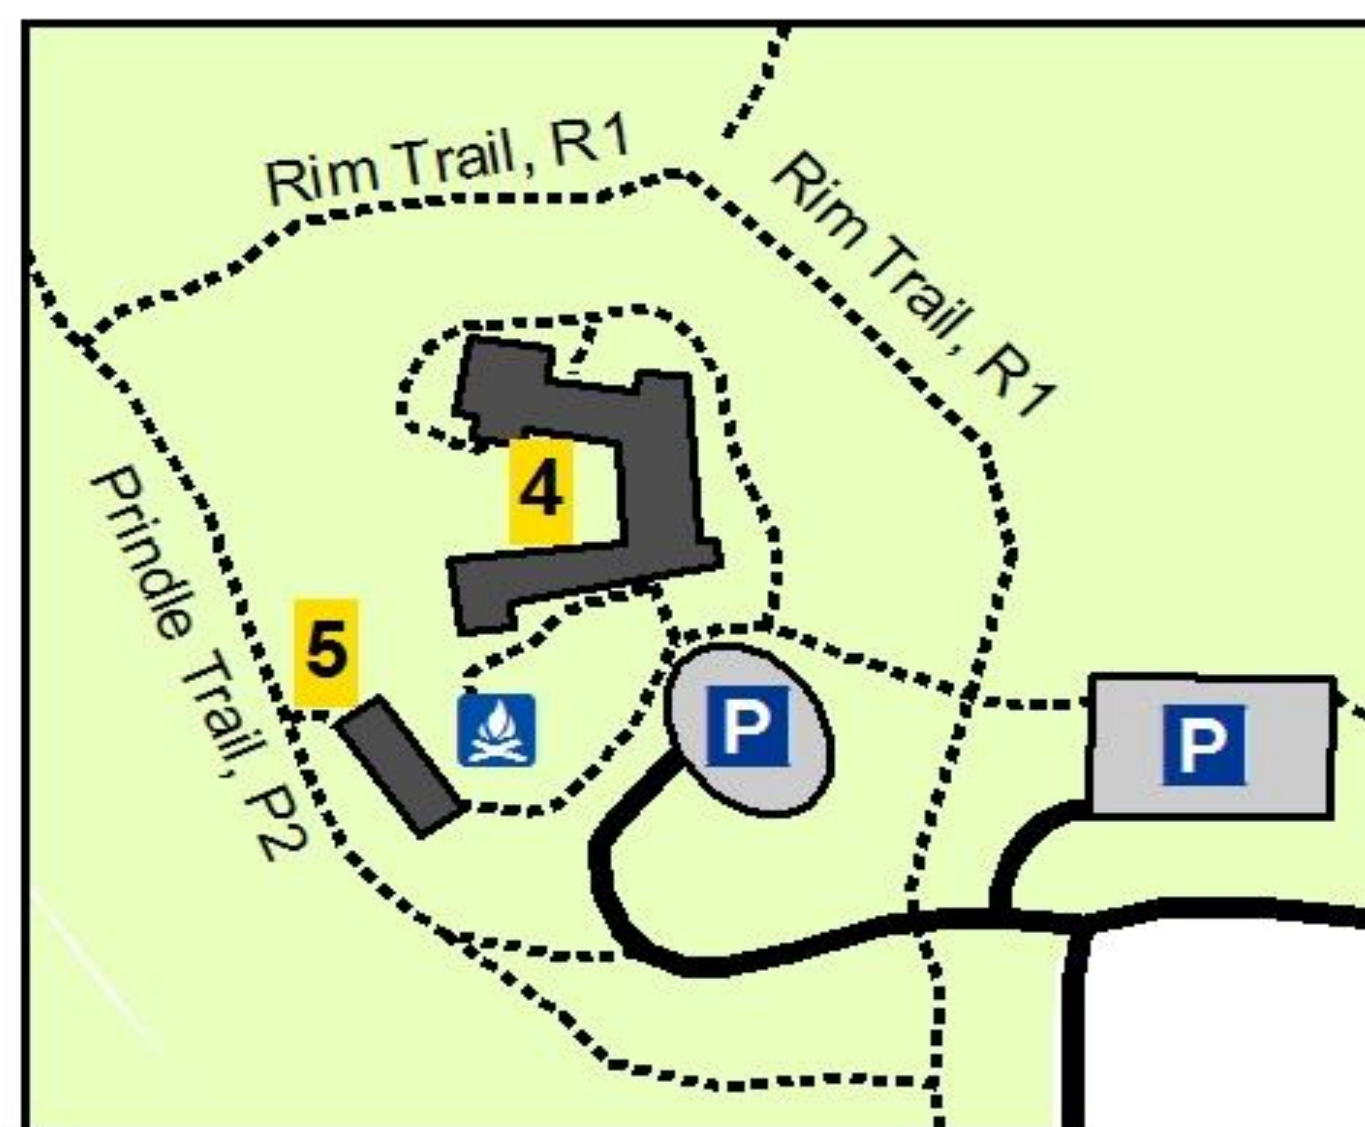

# DePauw Nature Park Trail Guide

## Activities Area Enlargement

## Nature Park Buildings

- 1 Welcome and Activities Center 
- 2 Manning Environmental Field Station
- 3 Amphitheater
- 4 Janet Prindle Institute for Ethics
- 5 Bartlett Reflection Center

## Athletics Campus

- A Blackstock Stadium
- B Reavis Stadium
- C Softball Field
- D Blackstock Courts / Tennis
- E Indoor Tennis and Track Center